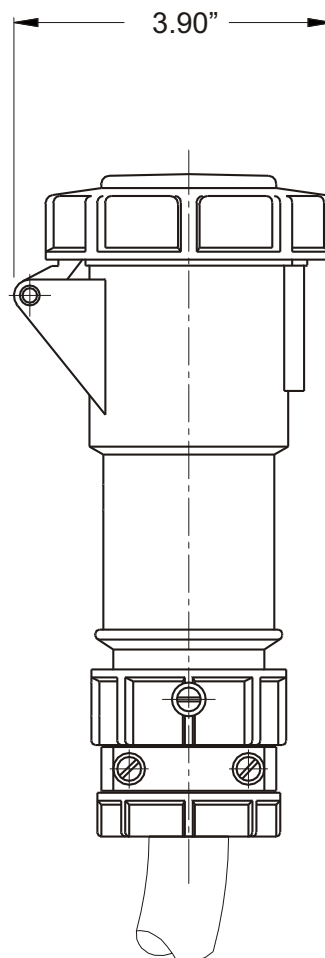

## CONNECTOR, IN-LINE

<b>Part No.</b>	ME 330C4W
<b>Description:</b>	30 Amp 125Vac 2 Pole, 3 Wire Connector
<b>Construction:</b>	Watertight IEC IP 67
<b>Approvals:</b>	UL Listed Standards 1682; 1686 CSA Certification to Spec. C22.2 No. 182.1 IEC 60309-1; IEC 60309-2

**IEC COLOR CODE:** Yellow

**GROUND SOCKET:** 4 Hour Position Mates with Male in 8 Hour Position.

Front View of Connector

Wire Range: #8 - #12 AWG  
Cord Range: .43" - .94"  
Threaded Cable Entry: 1" NPT

Drawing Not to Scale