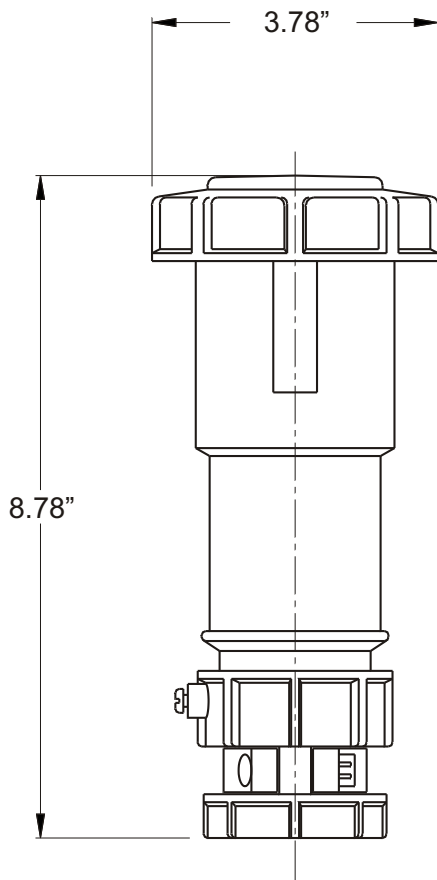

## CONNECTOR, IN-LINE

<b>Part No.</b>	ME 330C4W
<b>Description:</b>	30 Amp 125Vac 2 Pole, 3 Wire Connector
<b>Construction:</b>	Watertight IEC IP 67
<b>Approvals:</b>	UL Listed Standards 1682; 1686 CSA Certification to Spec. C22.2 No. 182.1 IEC 60309-1; IEC 60309-2

**IEC COLOR CODE:** Yellow

**GROUND SOCKET:** 4 Hour Position Mates with Male in 8 Hour Position.

Front View of Connector

Wire Range: #8 - #12 AWG  
Cord Range: .43" - .94"  
Threaded Cable Entry: 1" NPT

Drawing Not to Scale